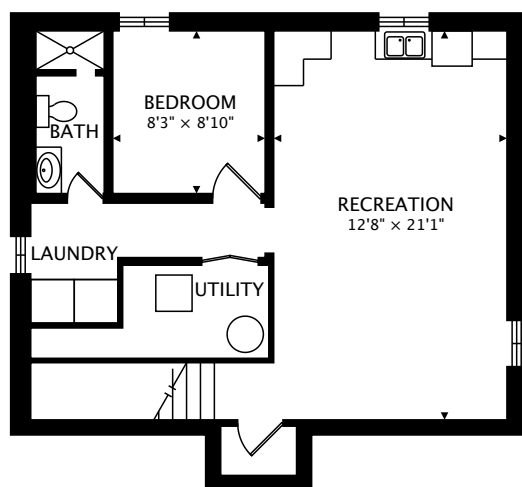

MAIN
1195 sq ft

LOWER
617 sq ft BELOW GRADE

TOTAL

1195 sq ft + 617 sq ft BELOW GRADE

by FirstFrame Photography
real.vision | www.firstframephotography.ca/propertyTours

CAPTURED ON: 30 MAR 2017
DIMENSIONS, AREAS, LAYOUTS AND DETAILS ARE APPROXIMATE
AND SHOULD BE CONSIDERED ILLUSTRATIVE ONLY.