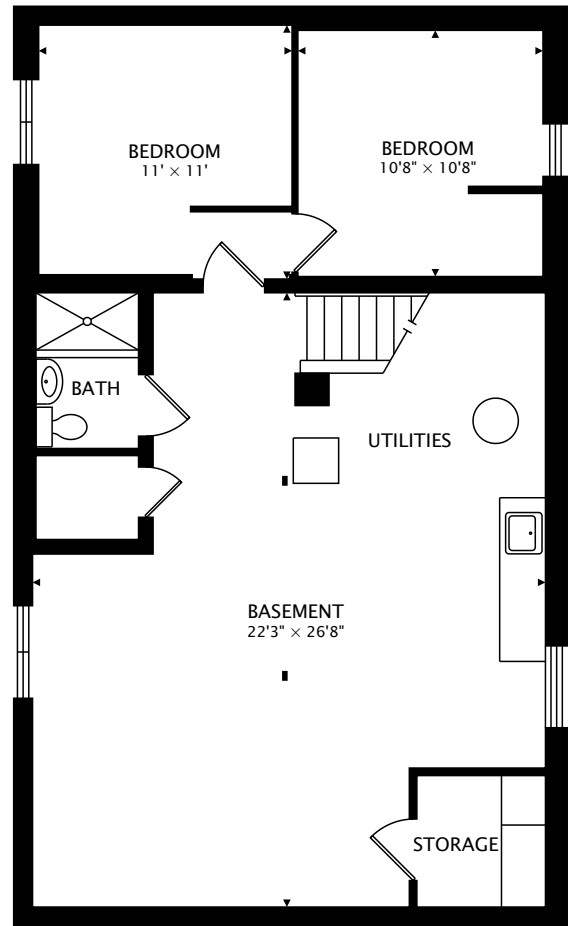

1743 LAWRENCE AVE W
NORTH YORK, ON M6L 1C9

MAIN
924 sq ft

LOWER
919 sq ft BELOW GRADE

TOTAL
924 sq ft + 919 sq ft BELOW GRADE

by FirstFrame Photography
real.vision | www.firstframephotography.ca/propertyTours

CAPTURED ON: 23 JUN 2020
DIMENSIONS, AREAS, LAYOUTS AND DETAILS ARE APPROXIMATE
AND SHOULD BE CONSIDERED ILLUSTRATIVE ONLY.

Kevin Alvarez
Sales Representative
Royal LePage Signature Realty, Brokerage
D: 416-317-7754
kevin@kevinvalvarez.ca
www.kevinvalvarez.ca