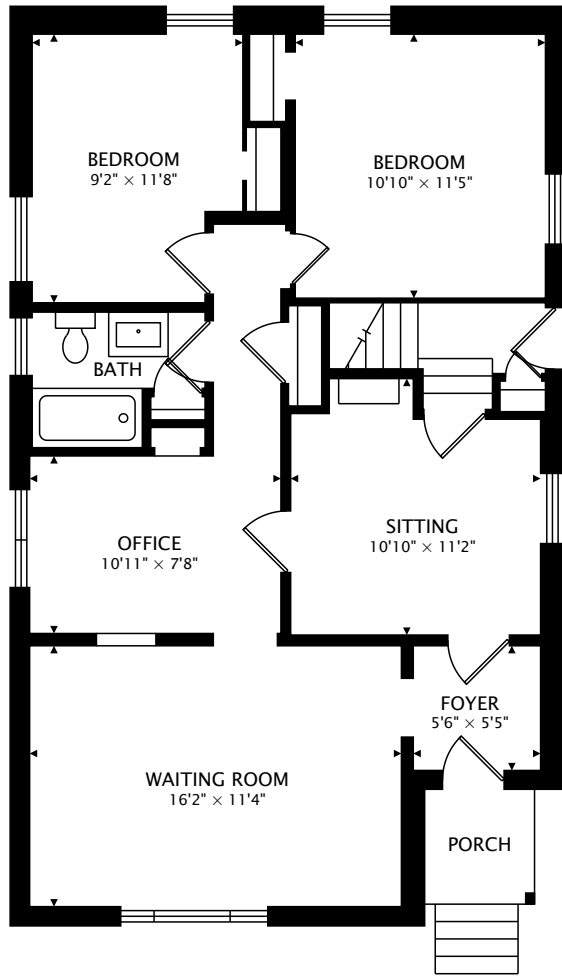

1743 LAWRENCE AVE W
NORTH YORK, ON M6L 1C9

MAIN
924 sq ft

LOWER
919 sq ft BELOW GRADE

TOTAL
924 sq ft + 919 sq ft BELOW GRADE

by FirstFrame Photography
real.vision | www.firstframephotography.ca/propertyTours

CAPTURED ON: 23 JUN 2020
DIMENSIONS, AREAS, LAYOUTS AND DETAILS ARE APPROXIMATE
AND SHOULD BE CONSIDERED ILLUSTRATIVE ONLY.

Kevin Alvarez
Sales Representative
Royal LePage Signature Realty, Brokerage
D: 416-317-7754
kevin@kevinvalvarez.ca
www.kevinvalvarez.ca