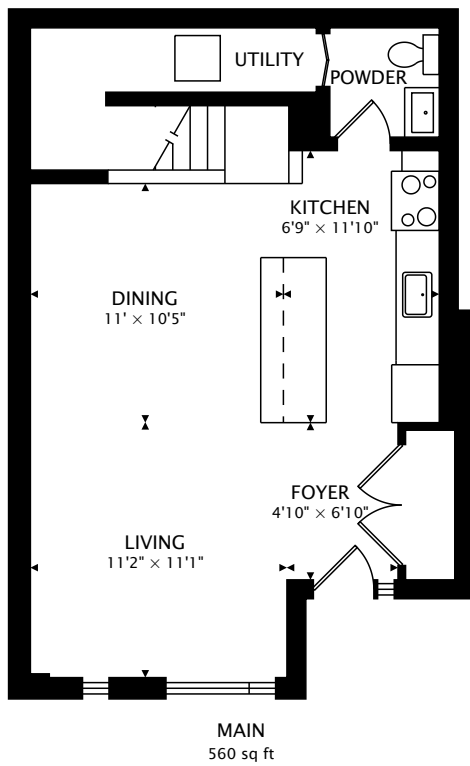

19 ALLENBURY GARDENS, TH111

NORTH YORK, ON M2J 2Z2

TOTAL
1608 sq ft

by FirstFrame Photography
real.vision | www.firstframephotography.ca/propertyTours

CAPTURED ON: 24 MAR 2022
DIMENSIONS, AREAS, LAYOUTS AND DETAILS ARE APPROXIMATE AND SHOULD BE CONSIDERED ILLUSTRATIVE ONLY.