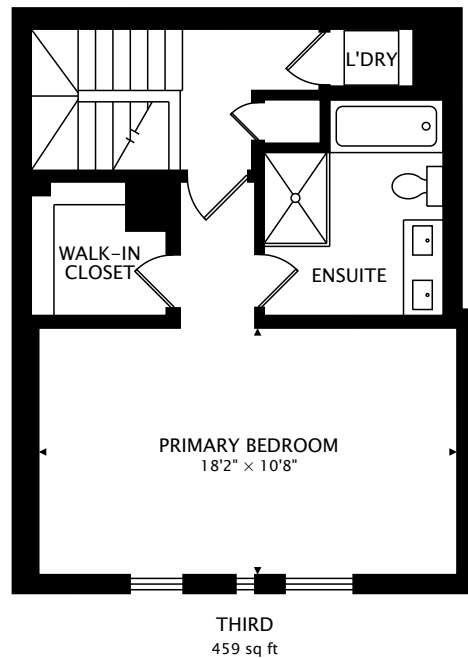

19 ALLENBURY GARDENS, TH111

NORTH YORK, ON M2J 2Z2

TOTAL
1608 sq ft

by FirstFrame Photography
real.vision | www.firstframephotography.ca/propertyTours

CAPTURED ON: 24 MAR 2022
DIMENSIONS, AREAS, LAYOUTS AND DETAILS ARE APPROXIMATE AND SHOULD BE CONSIDERED ILLUSTRATIVE ONLY.