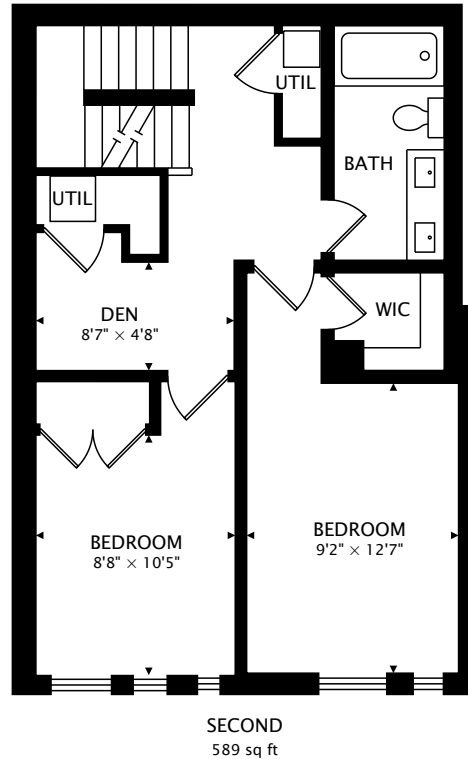

19 ALLENBURY GARDENS, TH111

NORTH YORK, ON M2J 2Z2

TOTAL
1608 sq ft

by FirstFrame Photography
real.vision | www.firstframephotography.ca/propertyTours

CAPTURED ON: 24 MAR 2022
DIMENSIONS, AREAS, LAYOUTS AND DETAILS ARE APPROXIMATE AND SHOULD BE CONSIDERED ILLUSTRATIVE ONLY.