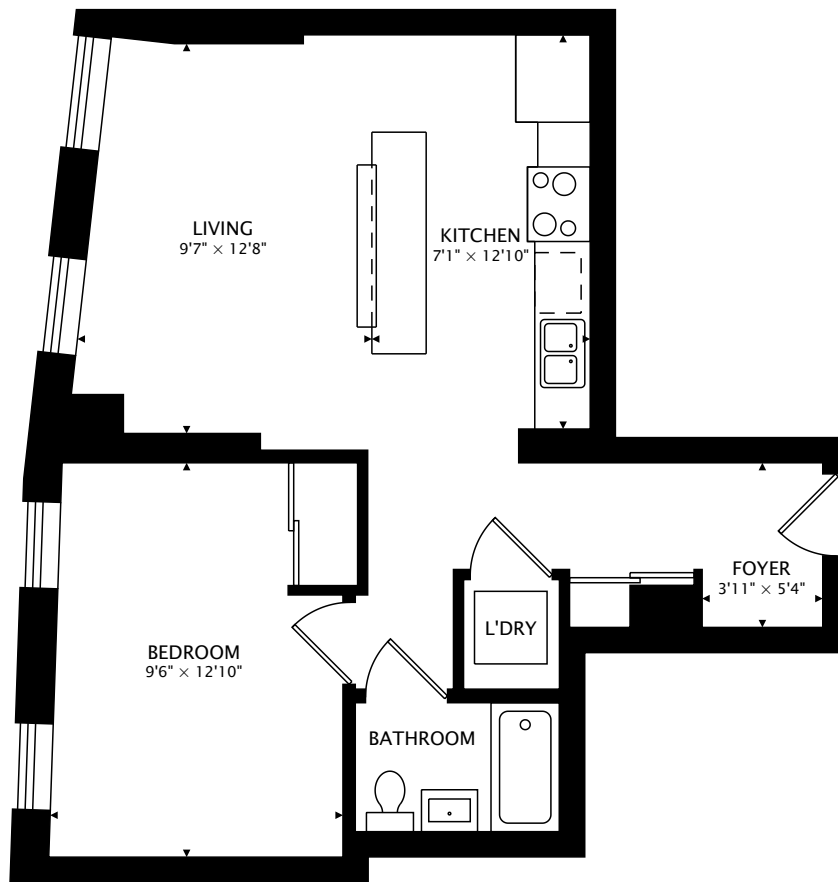

500 QUEENS QUAY W #711 E
TORONTO, ON M5V 3K8

606 sq ft