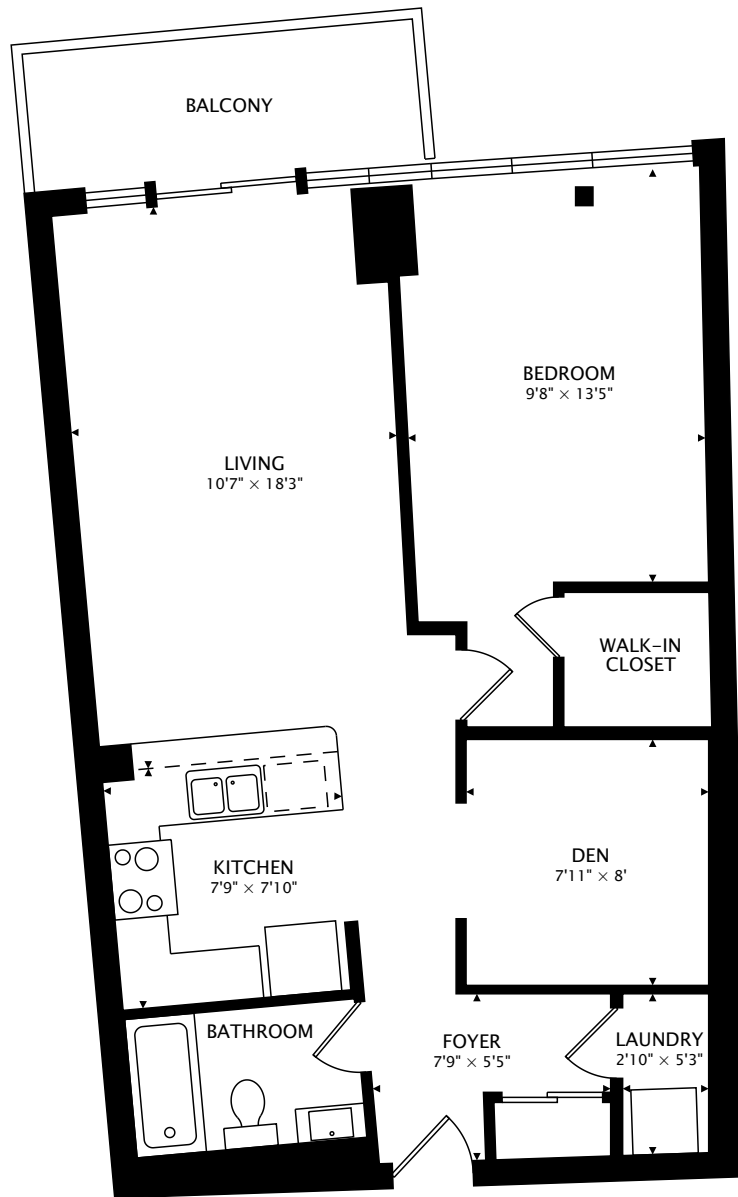

509 BEECROFT RD, PH8
NORTH YORK, ON M2N 0A3

702 sq ft + 58 sq ft BALCONY