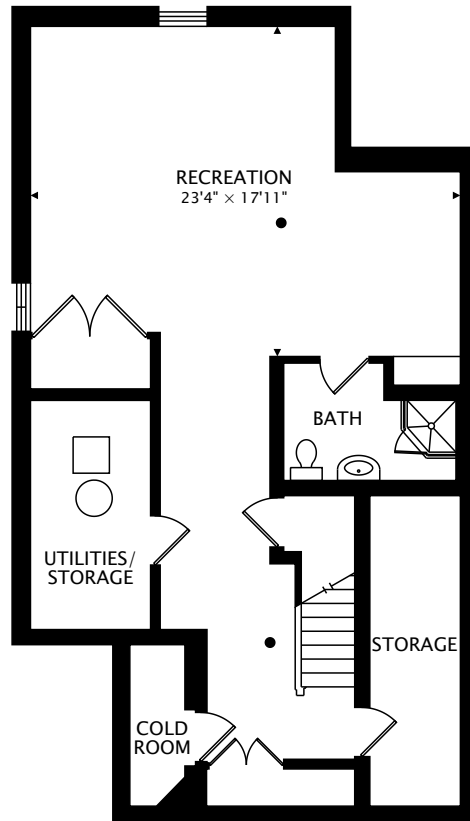

SECOND
972 sq ft

LOWER
968 sq ft BELOW GRADE

TOTAL

1940 sq ft + 968 sq ft BELOW GRADE

by FirstFrame Photography
real.vision | www.firstframephotography.ca/propertyTours

CAPTURED ON: 28 JUN 2024
DIMENSIONS, AREAS, LAYOUTS AND DETAILS ARE APPROXIMATE
AND SHOULD BE CONSIDERED ILLUSTRATIVE ONLY.