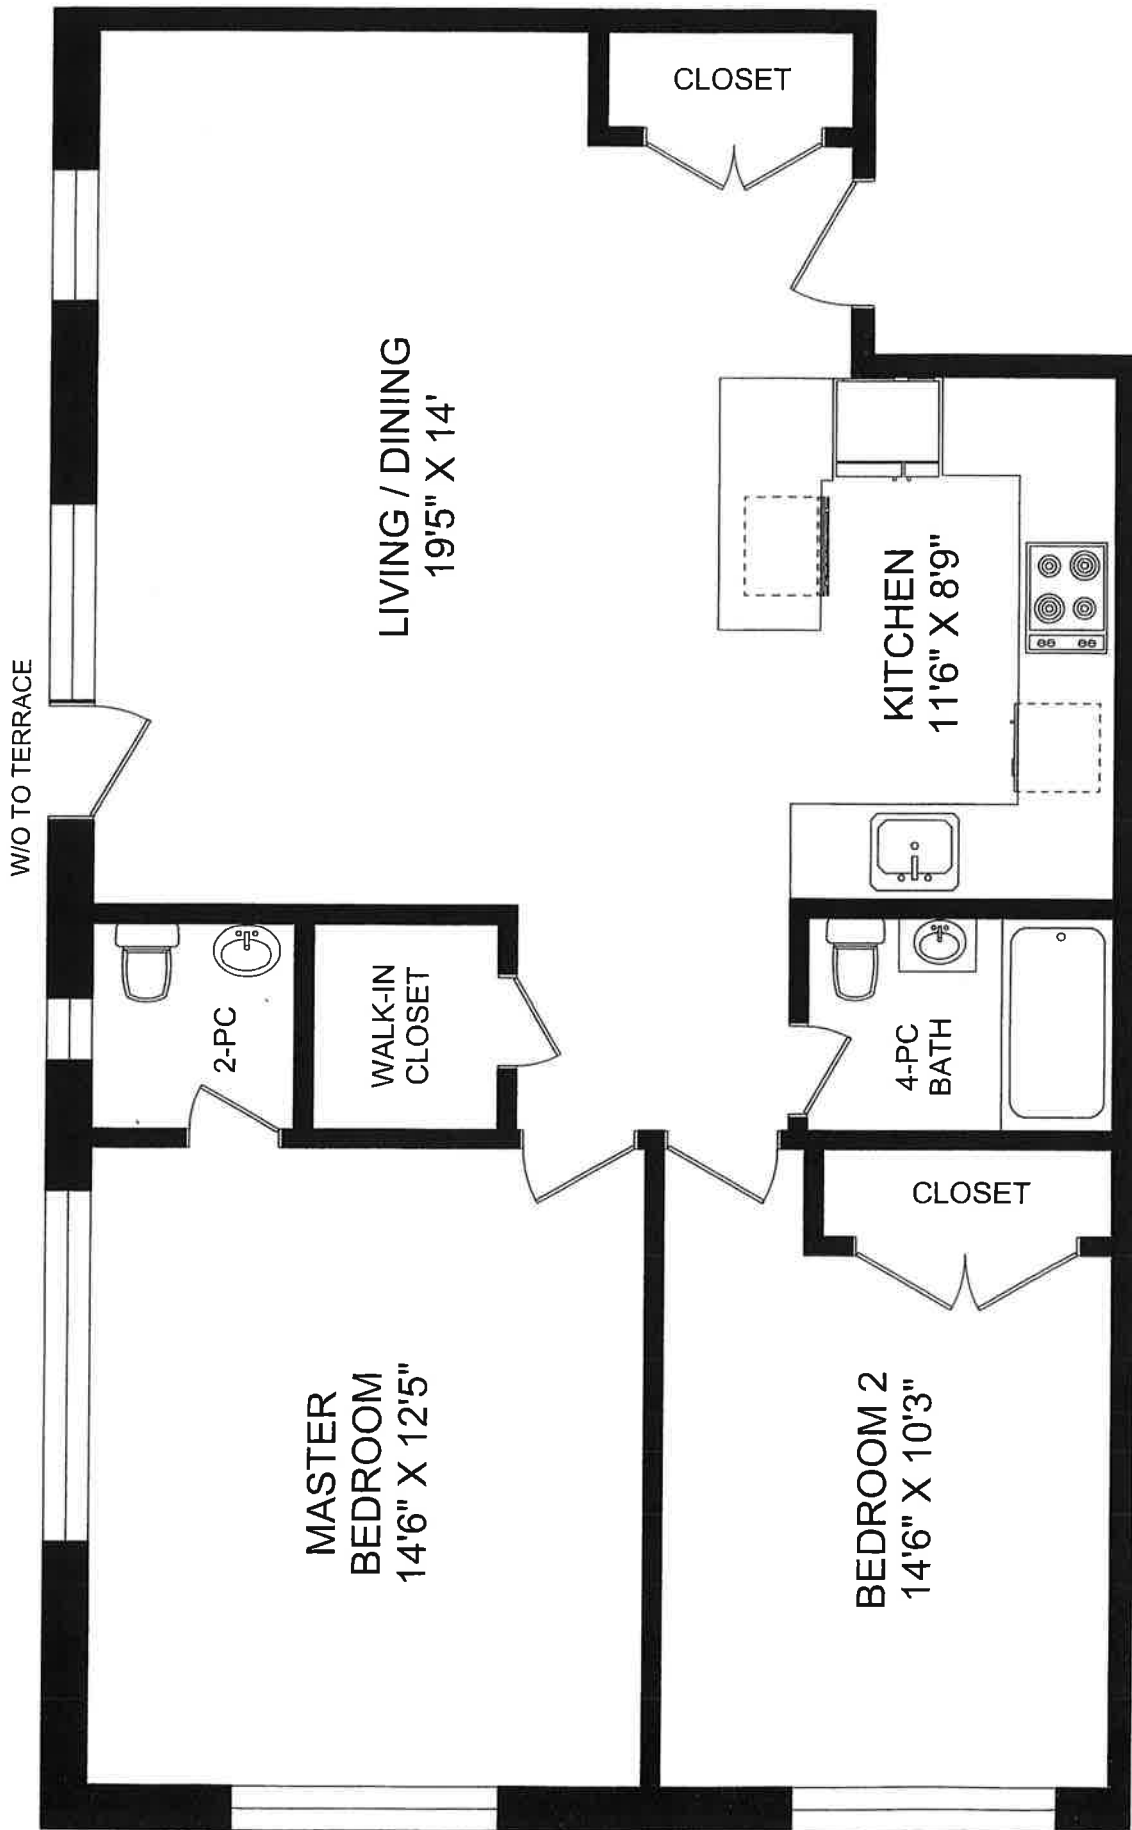

40 GLEN ROAD, SUITE 107

977 SQUARE FEET